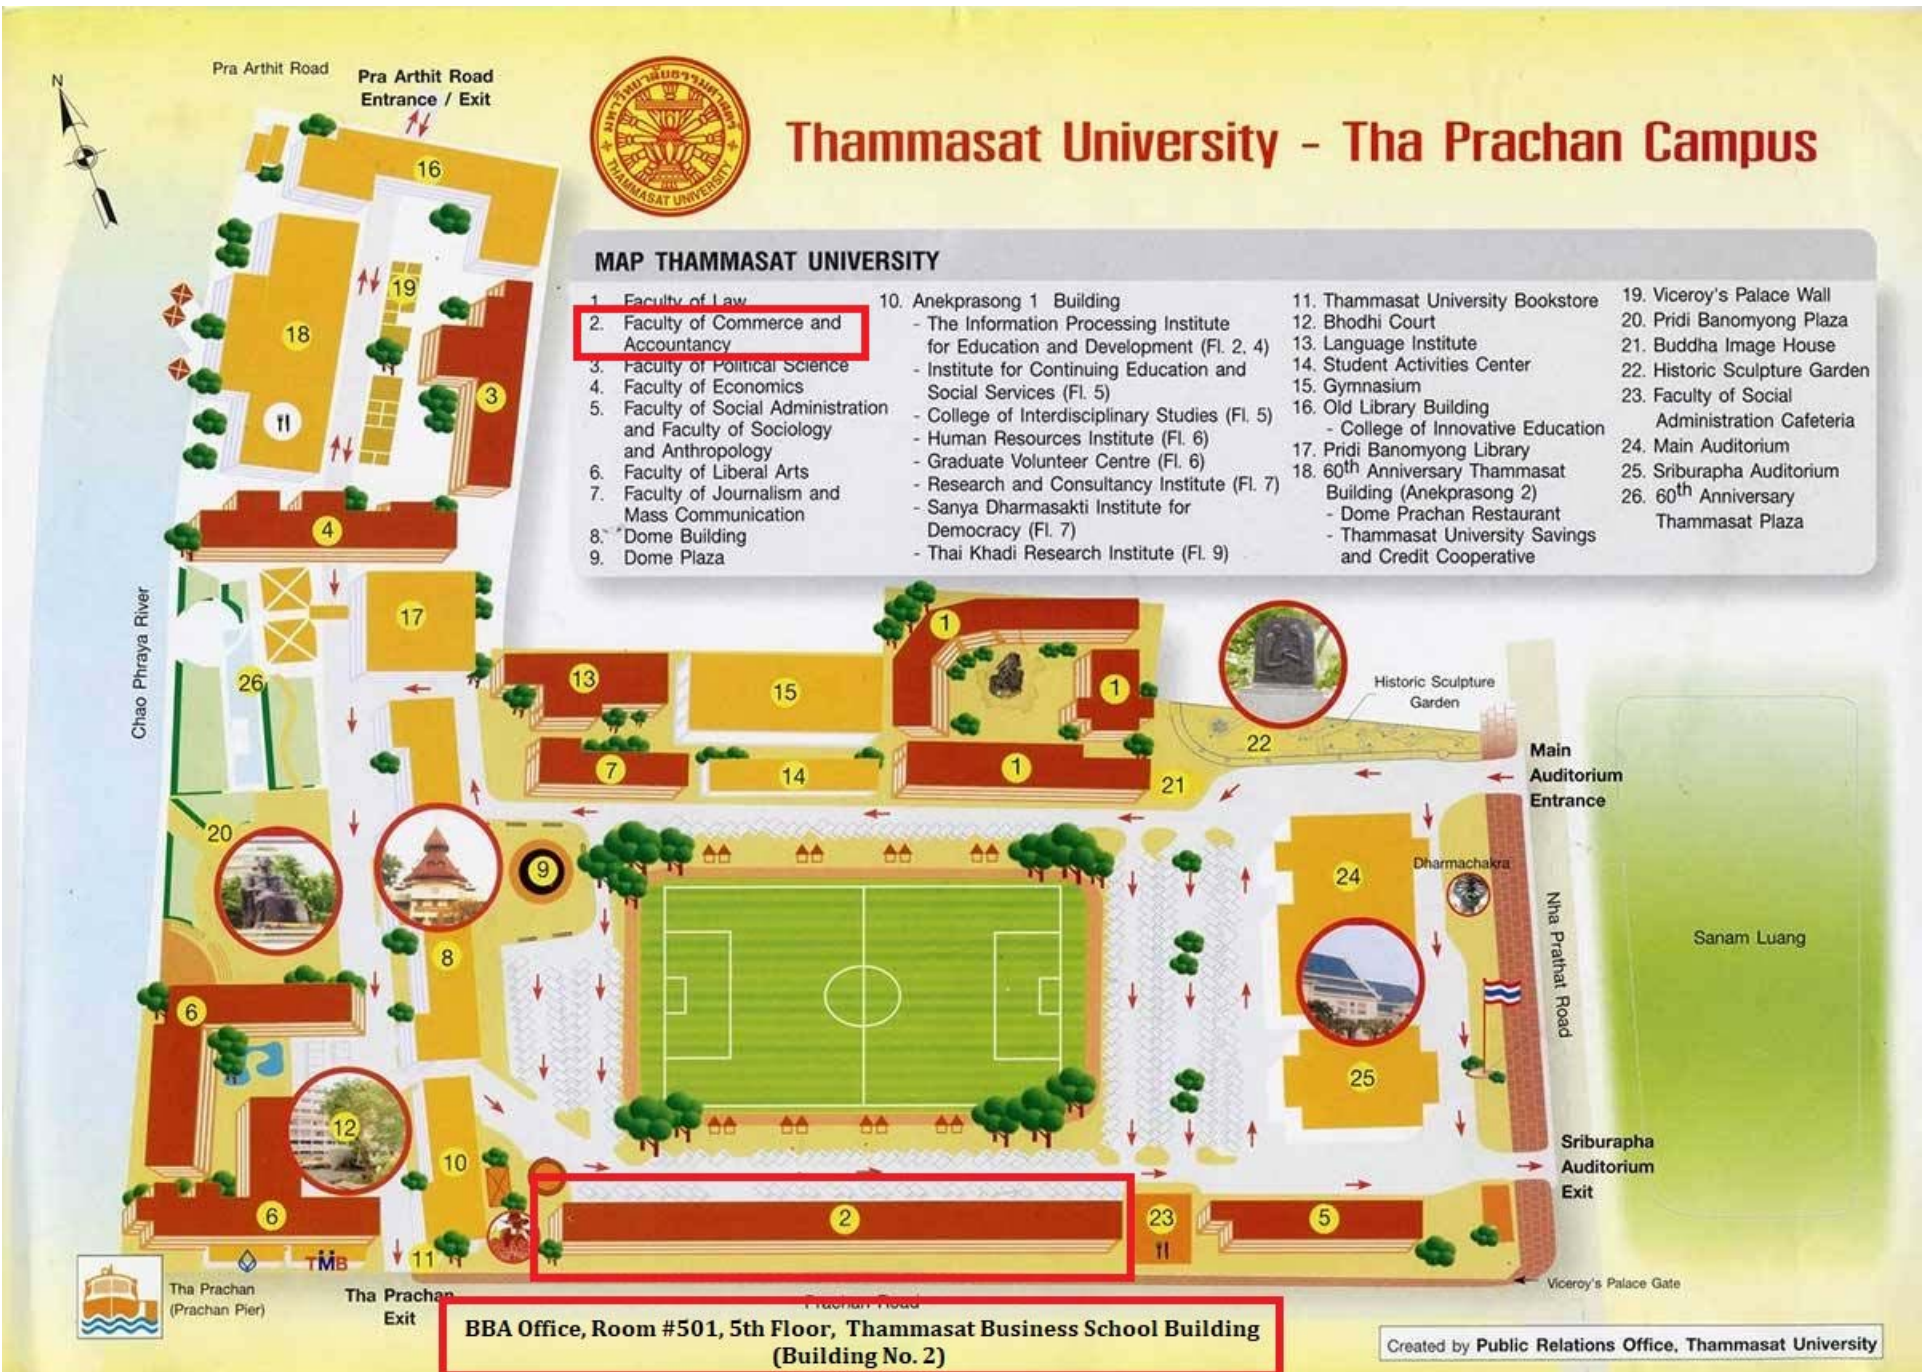

Thammasat University - Tha Prachan Campus

MAP THAMMASAT UNIVERSITY

- | | | | |
|---|---|---|--|
| 1. Faculty of Law | 10. Anekprasong 1 Building
- The Information Processing Institute for Education and Development (Fl. 2, 4)
- Institute for Continuing Education and Social Services (Fl. 5)
- College of Interdisciplinary Studies (Fl. 5)
- Human Resources Institute (Fl. 6)
- Graduate Volunteer Centre (Fl. 6)
- Research and Consultancy Institute (Fl. 7)
- Sanya Dharmasakti Institute for Democracy (Fl. 7)
- Thai Khadi Research Institute (Fl. 9) | 11. Thammasat University Bookstore | 19. Viceroy's Palace Wall |
| 2. Faculty of Commerce and Accountancy | | 12. Bhodhi Court | 20. Pridi Banomyong Plaza |
| 3. Faculty of Political Science | | 13. Language Institute | 21. Buddha Image House |
| 4. Faculty of Economics | | 14. Student Activities Center | 22. Historic Sculpture Garden |
| 5. Faculty of Social Administration and Faculty of Sociology and Anthropology | | 15. Gymnasium | 23. Faculty of Social Administration Cafeteria |
| 6. Faculty of Liberal Arts | | 16. Old Library Building
- College of Innovative Education | 24. Main Auditorium |
| 7. Faculty of Journalism and Mass Communication | | 17. Pridi Banomyong Library | 25. Sriburapha Auditorium |
| 8. Dome Building | | 18. 60 th Anniversary Thammasat Building (Anekprasong 2)
- Dome Prachan Restaurant
- Thammasat University Savings and Credit Cooperative | 26. 60 th Anniversary Thammasat Plaza |
| 9. Dome Plaza | | | |